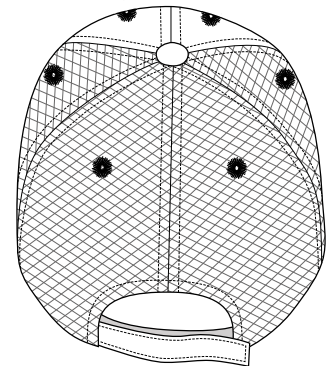

Pro Camouflage Cap w/Mesh Back

PORT AUTHORITY®

Front

Back

C869

- * 60/40 cotton/poly front and mesh back * Structured * Mid-profile * 6 panels
- * Velcro closure * Popular print and style for outdoor enthusiasts

Finished Measurements in Inches

Size	OSFA
Crown Height	6.2"
Inside Circumference	22.8"
Bill Length	2.9"
Bill Width	6.8"

Height measured from bottom of Front panel, up seam.
Front panel measured at bottom of panel.